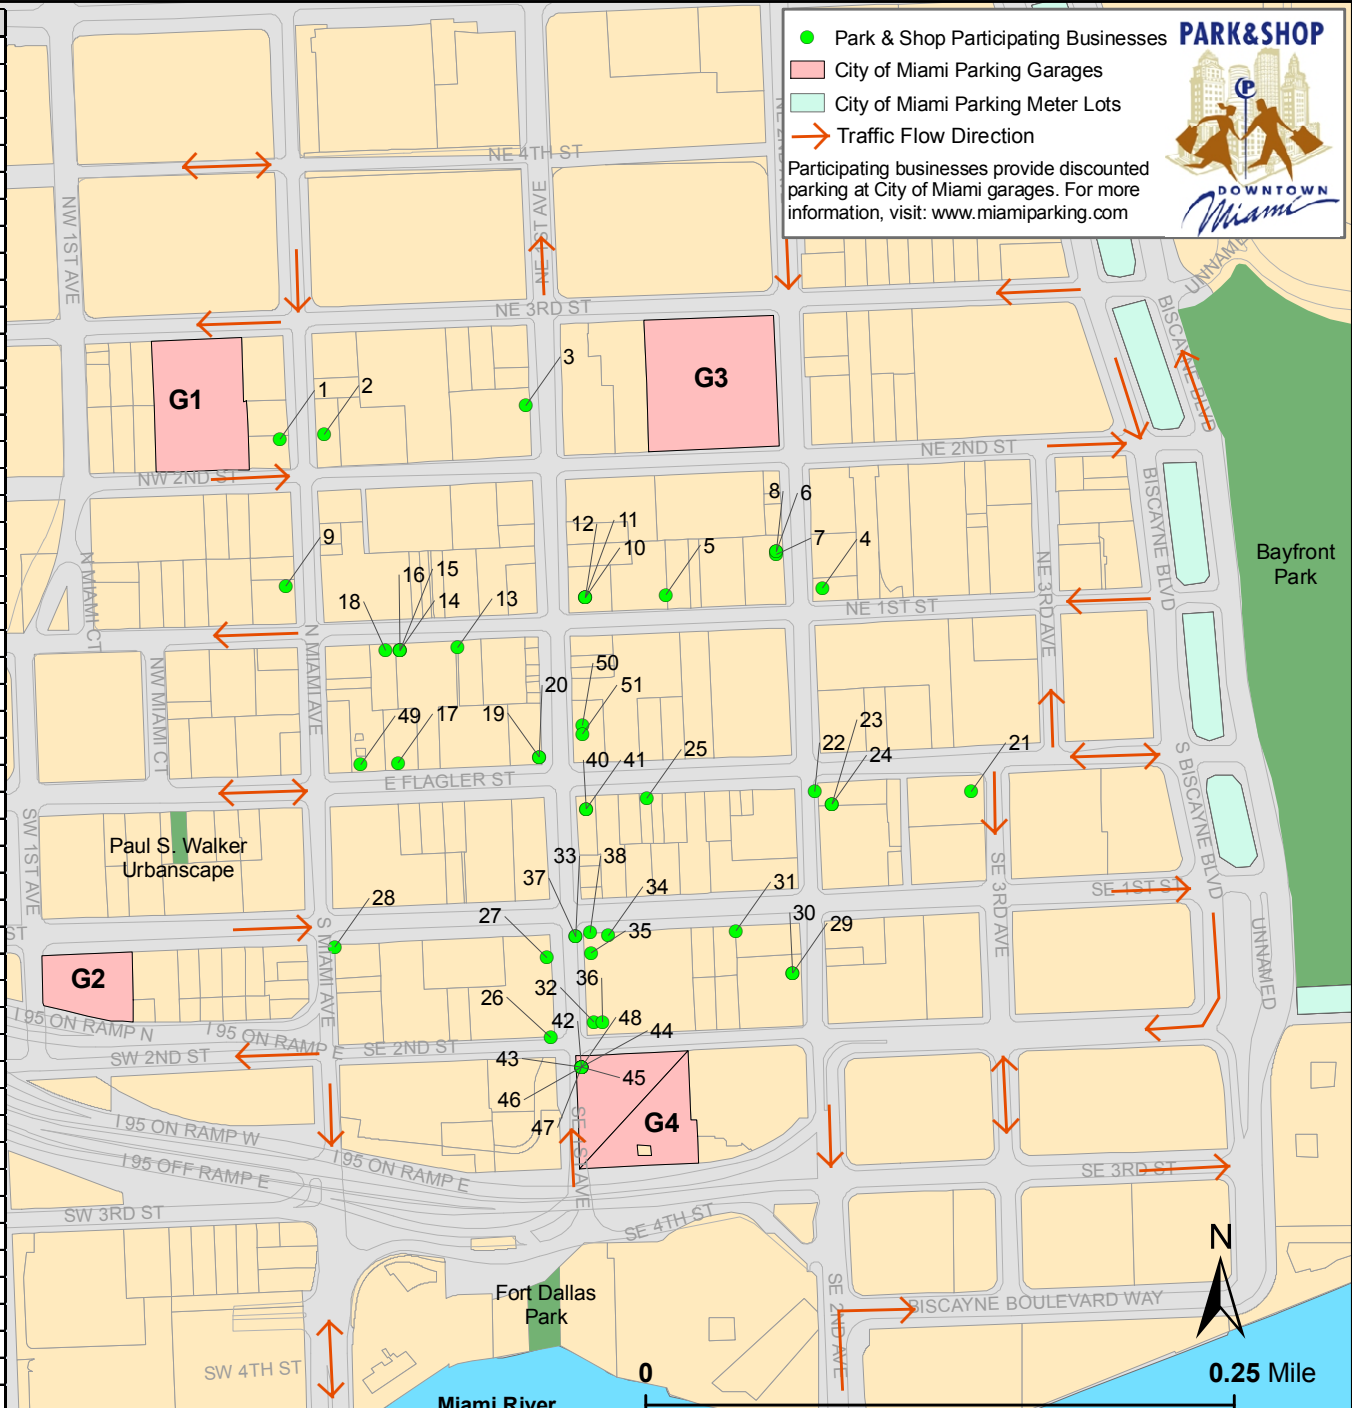

Downtown Miami Park & Shop - Participating Businesses

Map ID #	Business	Address
1	The Low Prices	222 N Miami Ave
2	Bombay Bazaar	225 N Miami Ave
3	Next Level Barber Shop	238 NE 1 Ave
4	Paolo Hair Salon	113 NE 2 Ave
5	La Orquidea Jewelry Of Miami, LC.	145 NE 1 St
6	Bayside Dental	138 NE 2 Ave, #200
7	Eye Site Optical	136 NE 2 Ave
8	Roth Eye Care Center	138 NE 2 Ave, #300
9	L & L Mens Shop	128 N Miami Ave
10	Excellent Executive Offices	111 NE 1 St, 3rd Flr
11	Florida Cntr For Theological Studies Inc.	111 NE 1 St
12	Miami Golf	111 NE 1 St, 2nd Floor
13	Ernesto's Jewelry	60 NE 1 St
14	Continental Jewelry	36 NE 1 St, #232
15	Dasani Jewels	36 NE 1 St
16	The Jeweler's Stock Room Inc	36 NE 1 St, # 144
17	Richard's Gems & Jewelry	33 E Flagler St
18	Sophie's Jewelry Corp	30 NE 1 St, Booth#1
19	Morales Jewelry Mfg., Inc.	14 NE 1 Ave, #304
20	One Flagler	14 NE 1 Ave
21	Alberto Cortes Cosmetics	20 SE 3 Ave, 2nd Floor
22	La Epoca	200 E Flagler St
23	Paul Benjamin, D M D	25 SE 2 Ave, #336
24	Suarez, Vega & Associates Inc.	25 SE 2 Ave, #410
25	Kirk Jewelers	132 E Flagler St
26	La Orquidea Restaurant	194 SE 1 Ave
27	Sayos Body Waxing Center	130 SE 1 Ave
28	Metro Beauty Center	4 SE 1 St
29	Ariel Chudnovsky DDS PA	150 SE 2 Ave, #640
30	Rescue Skin Care Miami LLC	150 SE 2 Ave, #1102
31	Verite Distributors	168 SE 1 St, 3rd Floor
32	Acqua Salon	107 SE 2 St
33	Art Salon	100 SE 1 St, #55
34	Cacao Grill	114 SE 1 St
35	Camila's Brazilian Restaurant	129 SE 1st Ave
36	Innovation Computers/Sunshine Computers	111 SE 2 St
37	International Jewelers Supply Inc	100 SE 1 St, #37
38	IT Cell	113 SE 1 Ave
39	IGT Media Holdings	600 NE 36 St
40	David J. Hart, P.A.	21 SE 1 Ave, 10th Floor
41	Wolfson Initiative Corp.	21 SE 1 Ave, #900
42	Express Flowers	100 SE 2 St
43	International Business Corp.	100 SE 2 St, #2315
44	Mermelli Law Firm	100 SE 2 St
45	Michael Diaz P.A.	100 SE 2 St, #2600
46	The Salone (Miami Tower)	100 SE 2 St, Lobby
47	UBS International	100 SE 2 St
48	UBS/Financial	100 SE 2 St
49	C & M Jewelers	17 E Flagler St, #112
50	Carol Fabrics	33 NE 1 Ave
51	Nunez Fabrics	27 NE 1 Ave